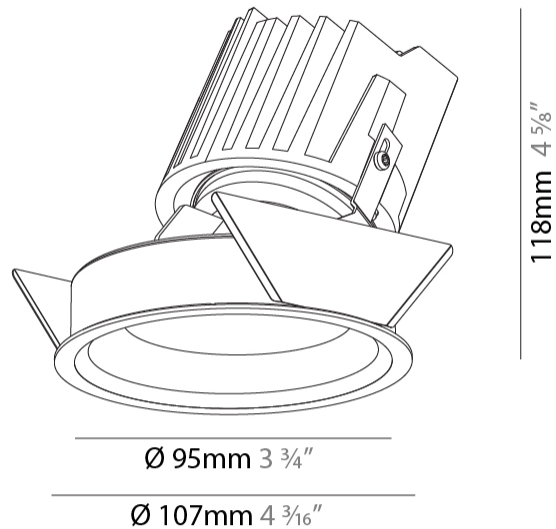

GENERAL

Series: Bioniq
Subseries: Bioniq Round Wallwash
Brand: Prolicht
Division: Architectural
Mounting Type: Recessed
Mounting Location: Ceiling
Subcategory: Downlight

PHYSICAL

Shape: Round
Diameter (mm): 107
Diameter (in): 4 3/16
Height (mm): 118
Height (in): 4 5/8
Ceiling Thickness (mm): 10 / 12.5 / 15
Ceiling Thickness (in): 3/8 or 1/2 or 9/16
Min. Recessing Depth (mm): 140
Min. Recessing Depth (in): 5 1/2
Light Distribution: Adjustable / Asymmetric
Weight (kg): 0.456
Weight (lbs): 1
Fixture Finish: SSR / BKV / CWI / CRY / HAB / UFT / ITA / RUA / FTG / MYG / LOD / PUS / FRO / FUP / KIA / POP / BLS / SPG / MEY / GOH / GUM / CHC / COM / ABZ / JAG / OBR / MOS / ROR
Fixture Material: Aluminum Die Cast
Cut-out Measurements: 98mm / 3 7/8"

ELECTRICAL

Lamp Type: LED (Zhaga Standard)
Total Output Wattage (W): 15
Dimming: Dali Dimming
Driver Included: No
Driver Location: Recessed Housing
Driver Type: Constant Current - 120Vac
Housing: See components
Input Voltage (V): 120
Constant Current (MA): 350

LED

Number of LEDs: 1
Color Temperature (°K): Warm Dim
Max. Delivered Lumen (lm): 850
Nominal Lumen (lm): 1140
CRI: >90 CRI
Lamp Life (hrs): 50000

OPTICAL

Reflector: 20 / 40 / 60
Adjustability: Fixed

RATINGS AND CERTIFICATIONS

Certified By: Certified for North American Standards
IP rating: IP20